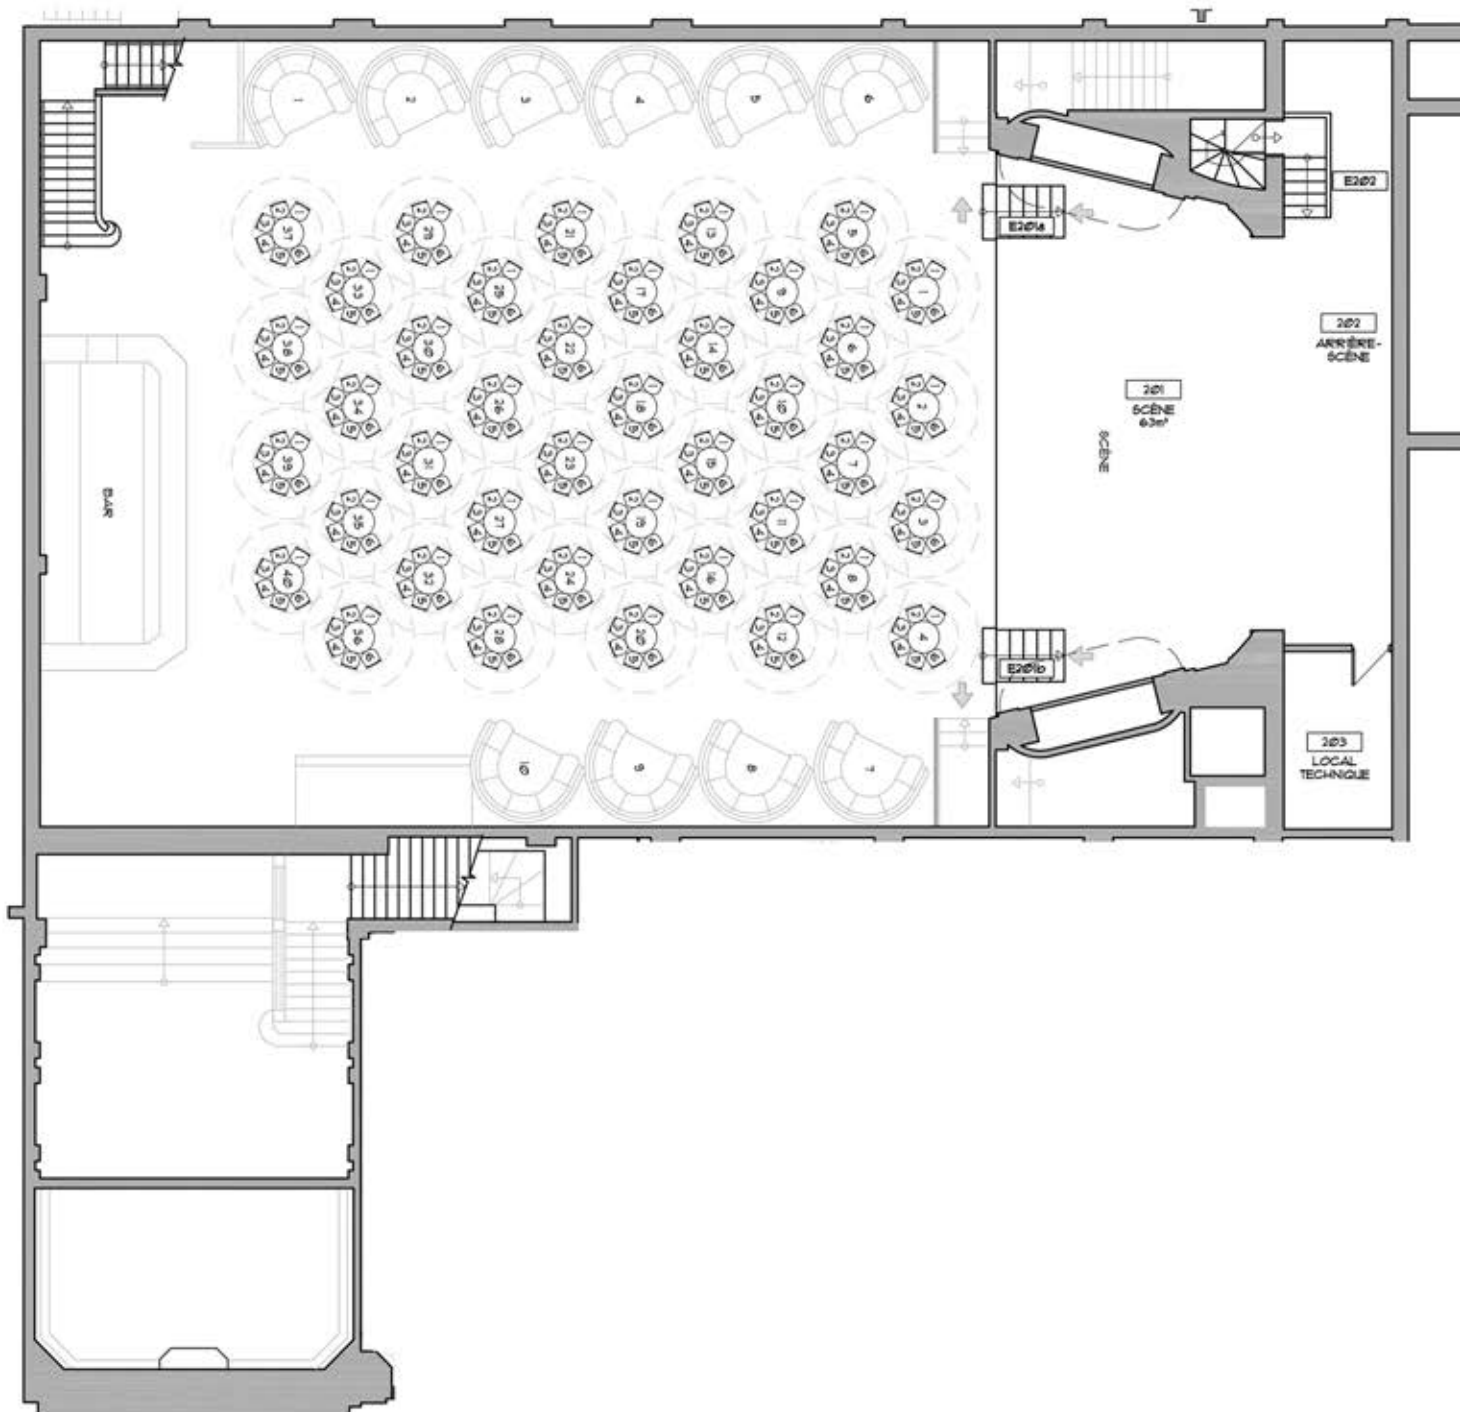

FLOOR PLAN

Rialto Theatre - Main Floor

5723 du Parc Avenue

FLOOR PLAN

Rialto Theatre - Balcony