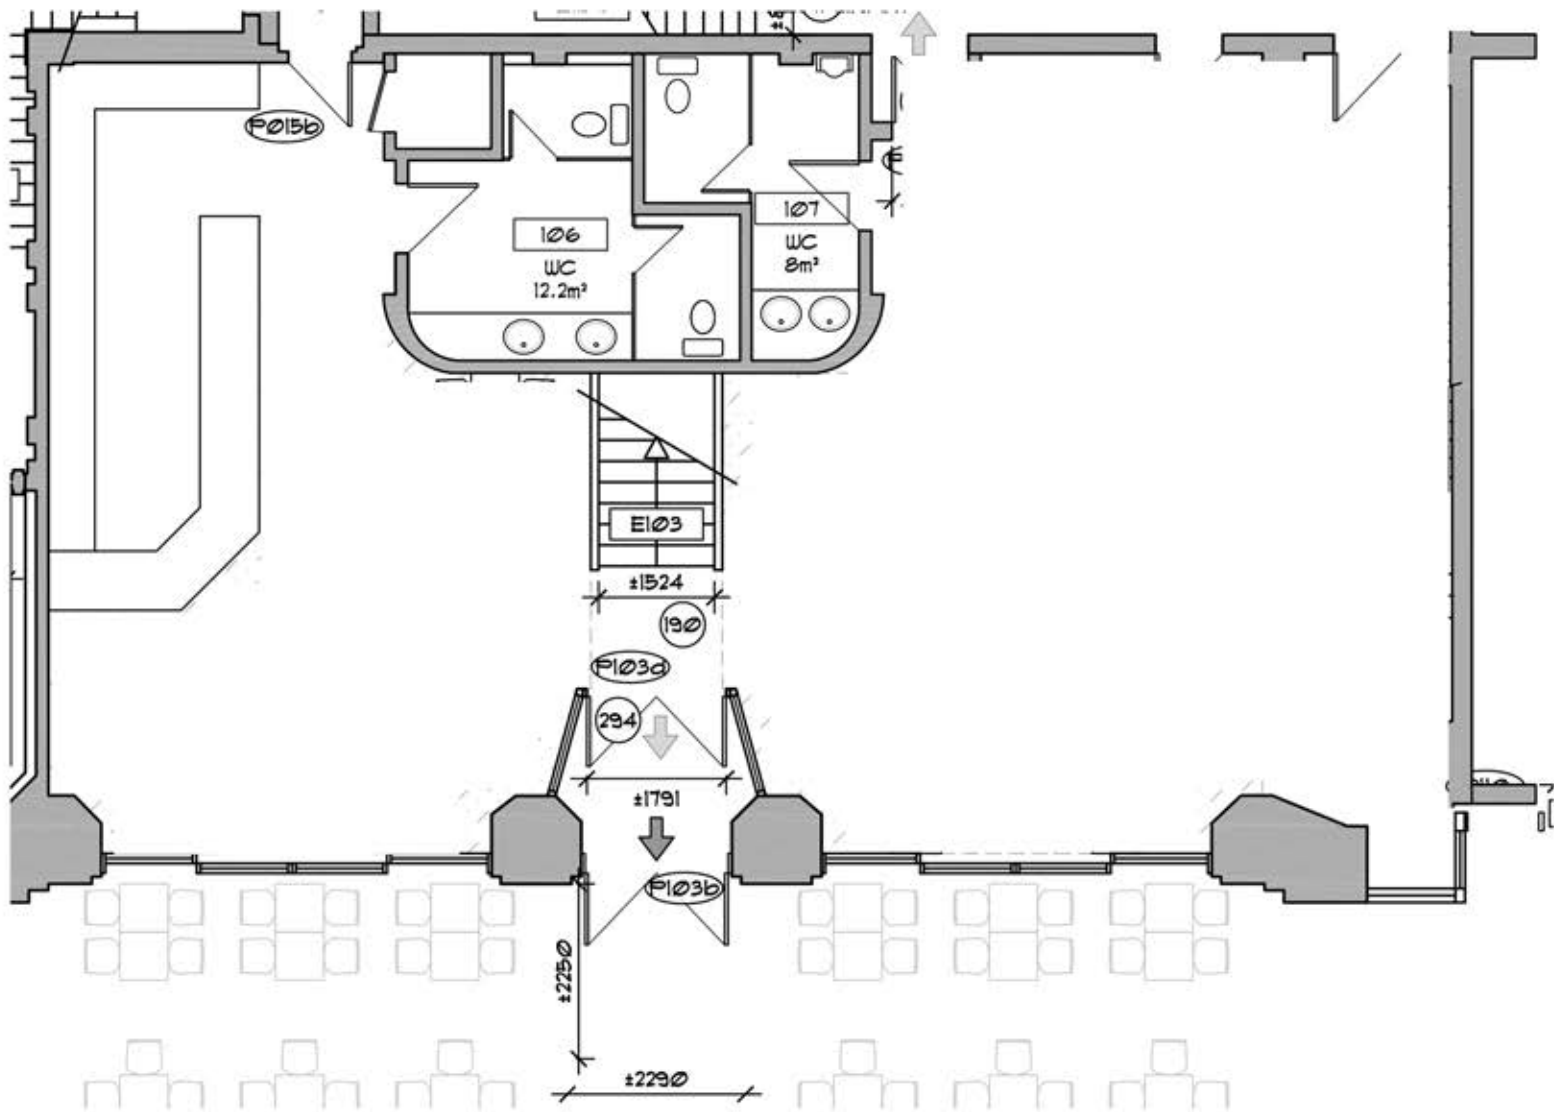

# FLOOR PLAN

## Il Rialto Cabaret - Main Floor

5719 du Parc Avenue

RIALTO  
THEATRE  
RIALTO

## FLOOR PLAN